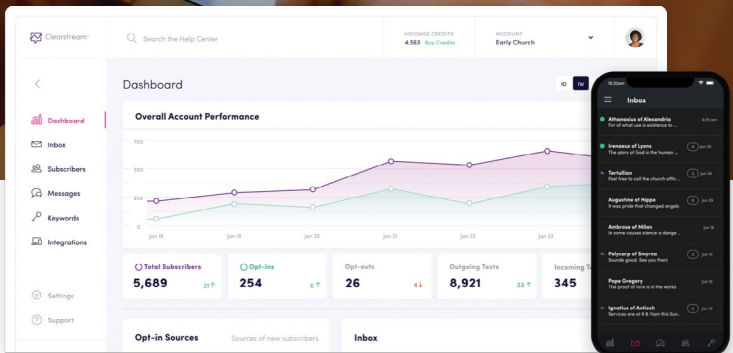

800.622.8610 lifeway.com/churchsales

Lifeway Customers
Save 10%

Church Texting Software You'll Love

Texting is the most immediate way to connect with your people. Do it best with Clearstream, a texting service built specifically for churches like yours.