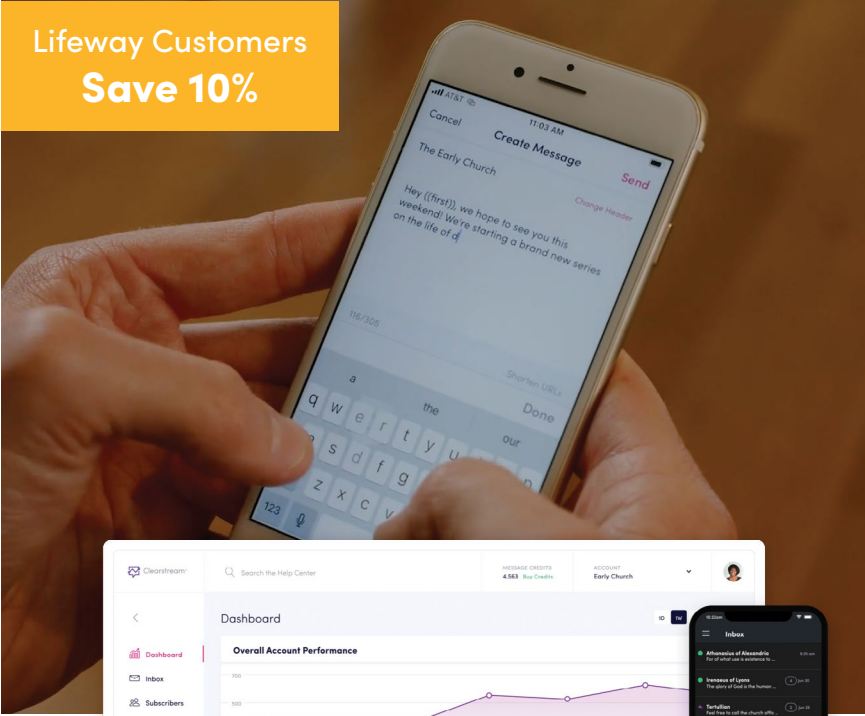

800.622.8610 lifeway.com/churchsales

Lifeway Customers
Save 10%

Church Texting Software You'll Love

Texting is the most immediate way to connect with your people. Do it best with Clearstream, a texting service built specifically for churches like yours.