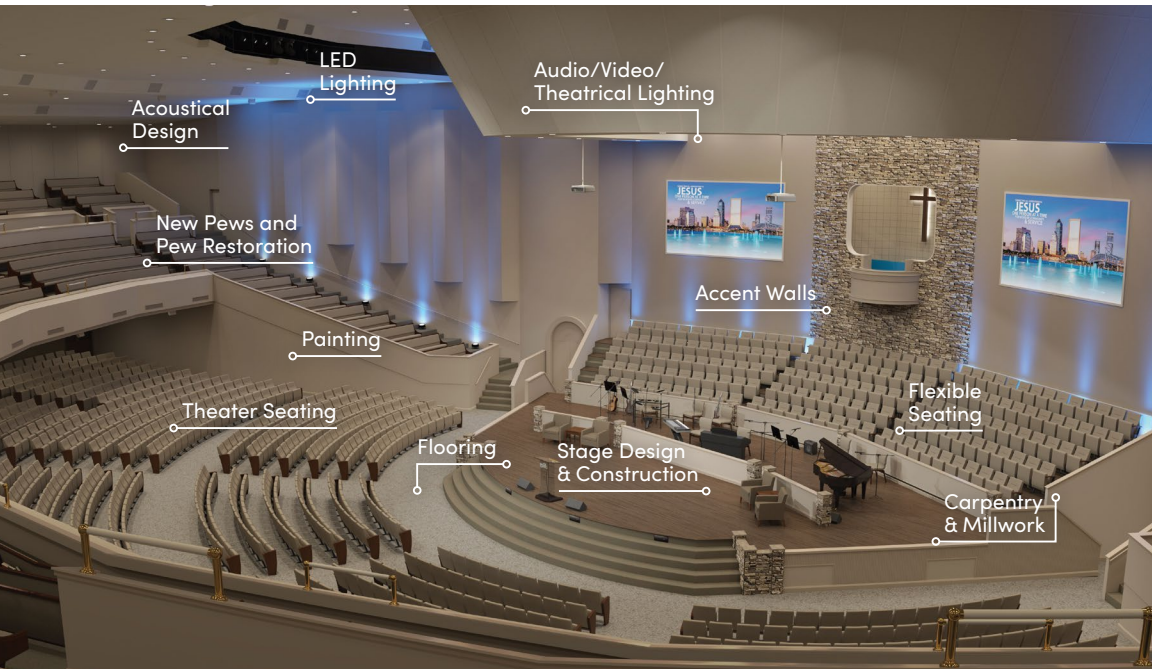

800.464.2799 lifeway.com/instakey

Quality Furniture and Competitive Prices

Lifeway One Source endorses Integrity Furniture for all your church and school furniture needs. With over 200 vendors for furniture Integrity can fit every style and budget. Furniture for worship areas, offices, lounge and foyer, classrooms, café and more, all in one location.

800.464.2799 **lifeway.com/churchfurniture**

CHURCH INTERIORS INC.

DESIGN | RENOVATE | FURNISH

Church Renovations, Flooring, Theater Seating & More

Since 1981, Church Interiors, Inc. has completed over 12,000 renovation and remodeling projects. Church Interiors is committed to enhancing your worship experience through their unique expertise in church design, renovations and space expansion with a focus on congregation retention. They are highly recommended for any renovation, audio video, seating and flooring needs.